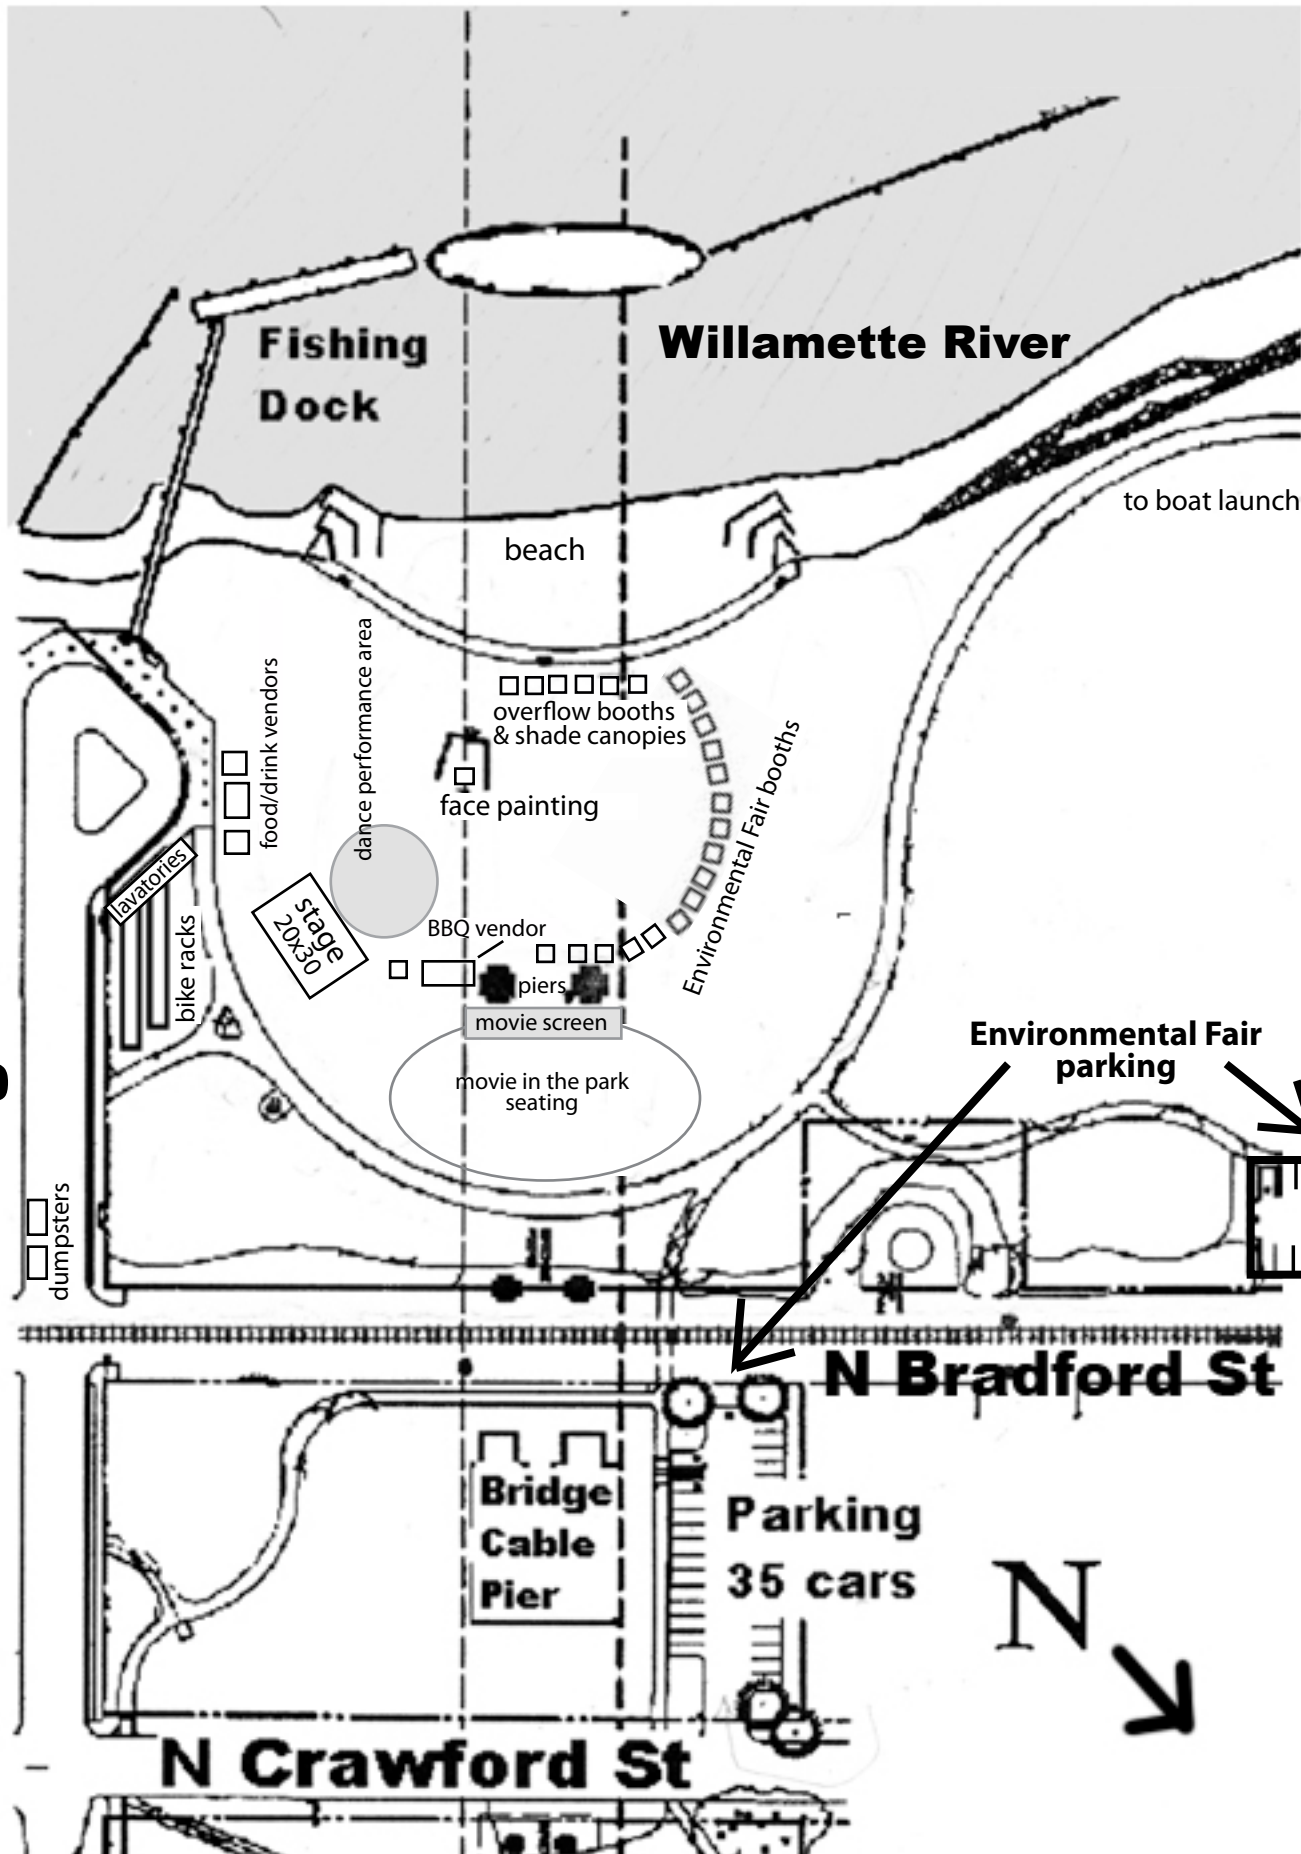

Map for Willamette River Festival 2017

Parking
BES WATER LAB PARKING LOT
6543 N. BURLINGTON (just south of park)

N Pittsburg

N Bradford St

N Crawford St